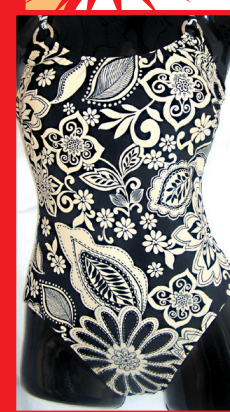

MEN'S SHORT SLEEVE SPORT SHIRTS
REGULAR 6.99

SAVE 30% \$4.88 EA.

LADIES' FASHION SWIMWEAR
REGULAR 9.99-12.99
WHILE QUANTITIES LAST!!!
\$6.88 EA.

LADIES' BRAS
LARGE SELECTION OF SOLIDS, STRIPES, LACE. REGULAR 3.99
ANY 2 FOR \$5